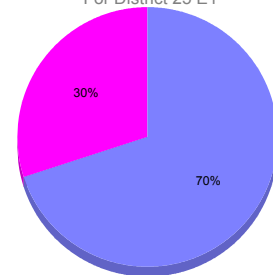

**Membership Results
2011-2012**

**Membership
2010-2011**

Month	Net Memb Goal	Actual New Memb	Actual Dropped Memb	Gain/Loss of Memb	Gain/ Loss of Memb
Oct/Nov/Dec	0	78	96	-18	-37
Totals	0	78	96	-18	-37

Membership Results 2011-2012

Goal, New, Dropped, Gain/Loss

Comparison of Membership Gain/Loss

Current Year Compared to the Previous Year

Gender Comparison 2010-2011

For District 25 E1

Oct/Nov/Dec
Male Female