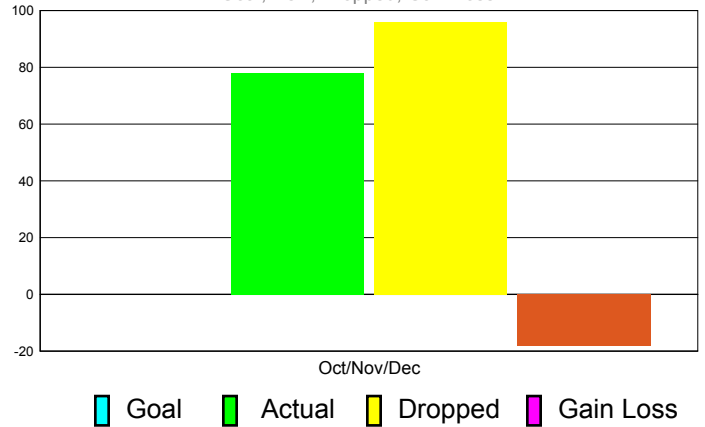

Membership Results 2011-2012

Goal, New, Dropped, Gain/Loss